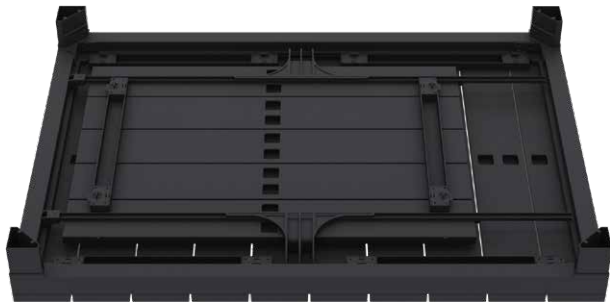

Atlantic Table 140/210

PLEASE READ BEFORE ASSEMBLY

To protect parts during assembly please place them on a soft surface like soft mat, rug or blanket.

TO CLEAN

- Do use lots of water
- Do hose down
- Do wipe with wet cloth
- Do use mild soaps like Dawn or Windex

DO NOT

- Do NOT use bleach
- Do NOT power wash
- Do NOT pressure wash
- Do NOT use abrasive cleaning agents

A1